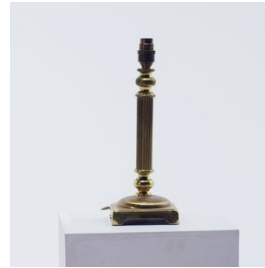

per day	per week
LAMP001 Gold table lamp	£0.75	£1.50