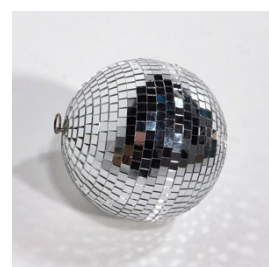

£0.50	£1.00
--------------	--------------

MISC012
Various frames
(artwork not cleared)
(each)

£1.00	£2.00
--------------	--------------

MISC007
Mounted animal
skulls with horns
(each)

£4.00	£8.00
--------------	--------------