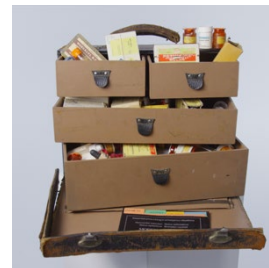

per day	per week
£1.00	£2.00

MISC009
Medical accessories
(artwork not cleared)

per day	per week
£2.00	£4.00

MISC004
Garden-themed
puzzle

£1.00	£2.00
--------------	--------------

MISC010
Vintage doctor's kit
(suitcase with draw-
ers) with vintage
medicines