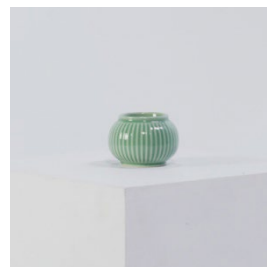

CANDLE002
Green tealight holder

	£0.25	£0.50