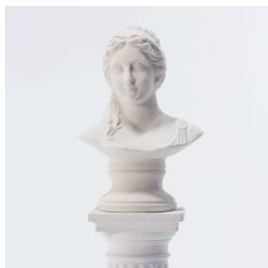

BUST001
Aphrodite (bust only)
Strong plastic PE
*Often re-painted, check
colour with us*

	£5.00	£10.00