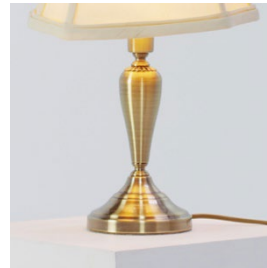

LAMP014
Brass-look touch
activated table lamp
(each)

	£1.00	£2.00