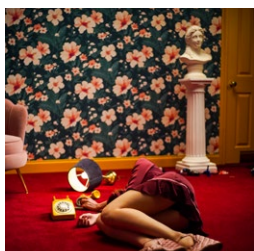

SET DESIGN SERVICE - END TO END

Our in-house team can assist you with set design for your shoot - from moodboards through to construction and set dressing.

Get in touch and let us know your requirements! Price on application