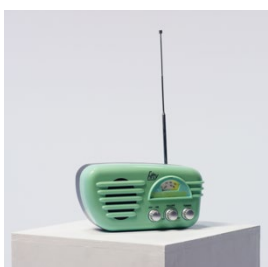

ELEC001
Retro green radio

	per day	per week
	£1.00	£2.00