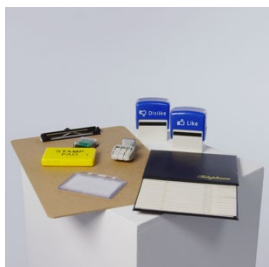

OFFICE006
Selection of office
stationery

	£1.25	£2.50