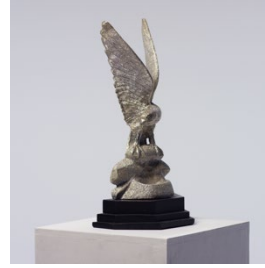

	£0.50	£1.00
--	--------------	--------------

SMALL001
Large silver bird
ornament

	£1.50	£3.00
--	--------------	--------------

SHADE005
Large dark green ceil-
ing lamp shade

	£1.25	£2.50
--	--------------	--------------