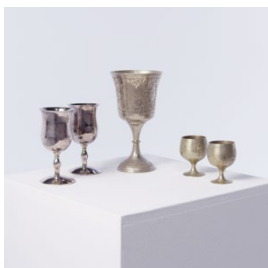

DINE009
Various mismatched
pewter/silver colour-
ed goblets

	per day	per week
	£2.00	£4.00