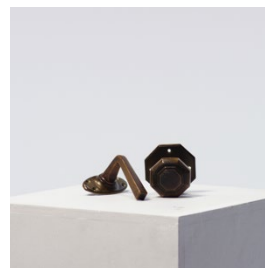

POT032
Plant pot (paintable)

	£0.50	£1.00
--	--------------	--------------

POT026
White glass small
vase

	£0.25	£0.50
--	--------------	--------------

POT032
Plant pot (paintable)

	£0.50	£1.00
--	--------------	--------------

POT027
White small plastic
plant pot

	£0.15	£0.30
--	--------------	--------------

SET001
Brass doorhandles

	£0.50	£1.00
--	--------------	--------------

POT028
Small dark pink
spraypainted glass
vase

	£0.15	£0.30
--	--------------	--------------