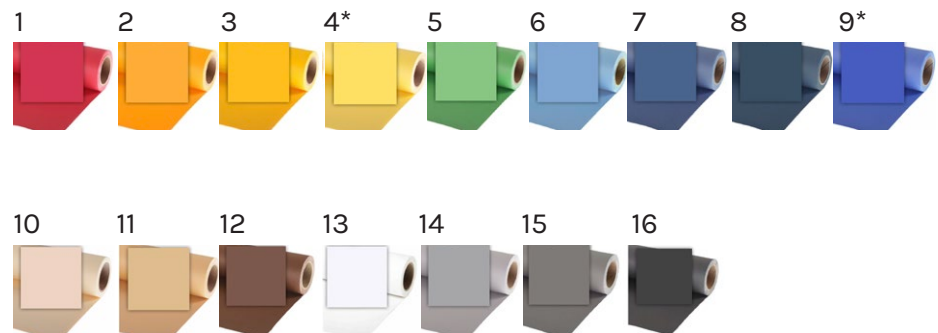

KIT LIST

EACH STUDIO COMES WITH:

1x Colorama support system
6 inch clamps
Polyboards x4
Polyboard floor holders x3
Sandbags x5

Rolling stool
Trestle tables x3
Chairs x6

4-way extension reel x2
Floor fan
Small space heater

ALSO AVAILABLE ON REQUEST:

4x apple boxes, various heights
2x C-stand with knuckle & boom arm (£3 each per day)
8x Freestanding GIK acoustic panels (£4 each or £28 for all 8, per day)

PAPER BACKDROPS IN STOCK:

Free to use unless damaged, dirtied, torn or stepped on, then charged at £10 per metre damaged. Please ask us to confirm availability and lengths before you book as sometimes stock runs low. All coloramas are 2.7m wide unless specified.

1. Cherry
2. Sunflower
3. Buttercup
4. Dandelion (2.2m)
5. Summer green
6. Riviera
7. Lupin
8. Oxford Blue
9. Chromablue (2.2m)
10. Oyster
11. Barley
12. Peat Brown
13. Arctic White
14. Mineral Grey
15. Storm Grey
16. Black