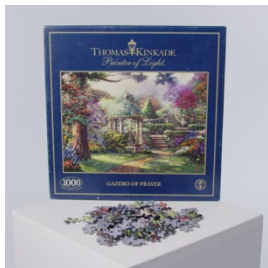

MISC004
Garden-themed
puzzle

£1.00	£2.00