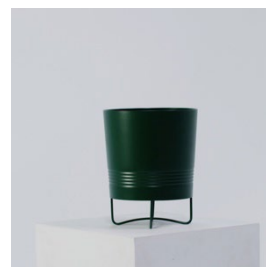

	£0.75	£1.50
--	--------------	--------------

POT014
Wooden tribal design
pot with lid

	£1.00	£2.00
--	--------------	--------------

POT020
Pink modern fluted
plant pot

	£0.75	£1.50
--	--------------	--------------

POT015
Plain brown box with
hinged lid

	£0.75	£1.50
--	--------------	--------------

POT021
Grey modern fluted
plant pot

	£0.75	£1.50
--	--------------	--------------

POT016
Small colourless
glass pot

	£0.25	£0.50
--	--------------	--------------

POT022
Green metal plant
pot

	£0.75	£1.50
--	--------------	--------------

POT017
White patterned
ceramic plant pot

	£0.75	£1.50
--	--------------	--------------

POT023
Tall white fluted vase

	£0.75	£1.50
--	--------------	--------------