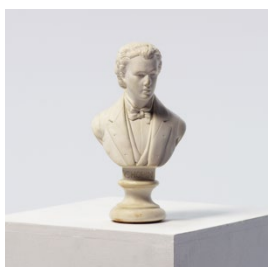

	£0.75	£1.50
--	--------------	--------------

BUST003
Small blue Beethov-
en bust

	£2.50	£5.00
--	--------------	--------------

CANDLE002
Green tealight holder

	£0.25	£0.50
--	--------------	--------------