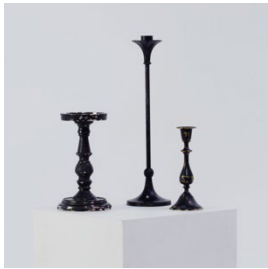

CANDLE004
Black candlesticks,
painted distressed,
glass and metal
(each)

	per day	per week
	£1.00	£2.00