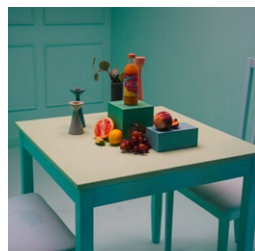

SET DESIGN SERVICE - END TO END

Our in-house team can assist you with set design for your shoot - from moodboards through to construction and set dressing.

Get in touch and let us know your requirements! Price on application