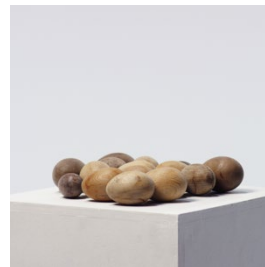

SMALL004
Small gold metal owl
ornament

	£1.00	£2.00
--	--------------	--------------

SHADE007
Small pink table
lamp shade

	£0.50	£1.00
--	--------------	--------------

SMALL005
Small perfume pots
(each)

	£1.00	£2.00
--	--------------	--------------

SHADE008
Large geometric
white ceiling lamp-
shade

	£1.50	£3.00
--	--------------	--------------

SMALL006
Lifesize wooden eggs
(each)

	£0.25	£0.50
--	--------------	--------------

SMALL007
Vintage golden metal watering can