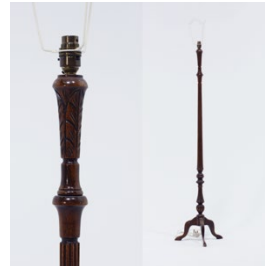

FAUX013
Fake eucalyptus
table plant

£0.75	£1.50
--------------	--------------

FAUX008
Fake large succulent
plant

£0.50	£1.00
--------------	--------------

FAUX014
Fake orchid plant

£1.00	£2.00
--------------	--------------

	per day	per week
FAUX015 Painted fake plants (paintable) *Often re-painted, check colour with us*	£1.00	£2.00

	per day	per week
LAMP001 Gold table lamp	£0.75	£1.50

	per day	per week
FAUX016 Selection of fake fruit (multiple options)	£3.00	£6.00

	per day	per week
LAMP002 Cream table lamp	£0.75	£1.50

	per day	per week
FAUX017 Fake sheaths of wheat	£2.00	£4.00

	per day	per week
LAMP003 Dark brown wood standing floor lamp	£2.50	£5.00

	per day	per week
FAUX018 Fake sunflowers - many bunches	£0.50	£1.00