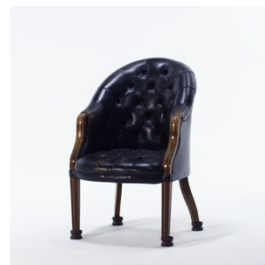

CHAIR005
Dark green leather
chair, wooden legs

	£7.50	£15.00