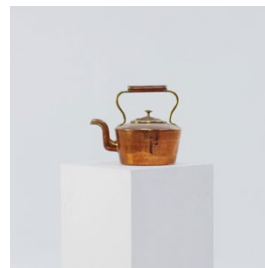

	£0.20	£0.40
--	--------------	--------------

CLOCK005
Small gold clock

	£1.00	£2.00
--	--------------	--------------

DINE006
Copper kettle with lid
and handle

	£1.00	£2.00
--	--------------	--------------