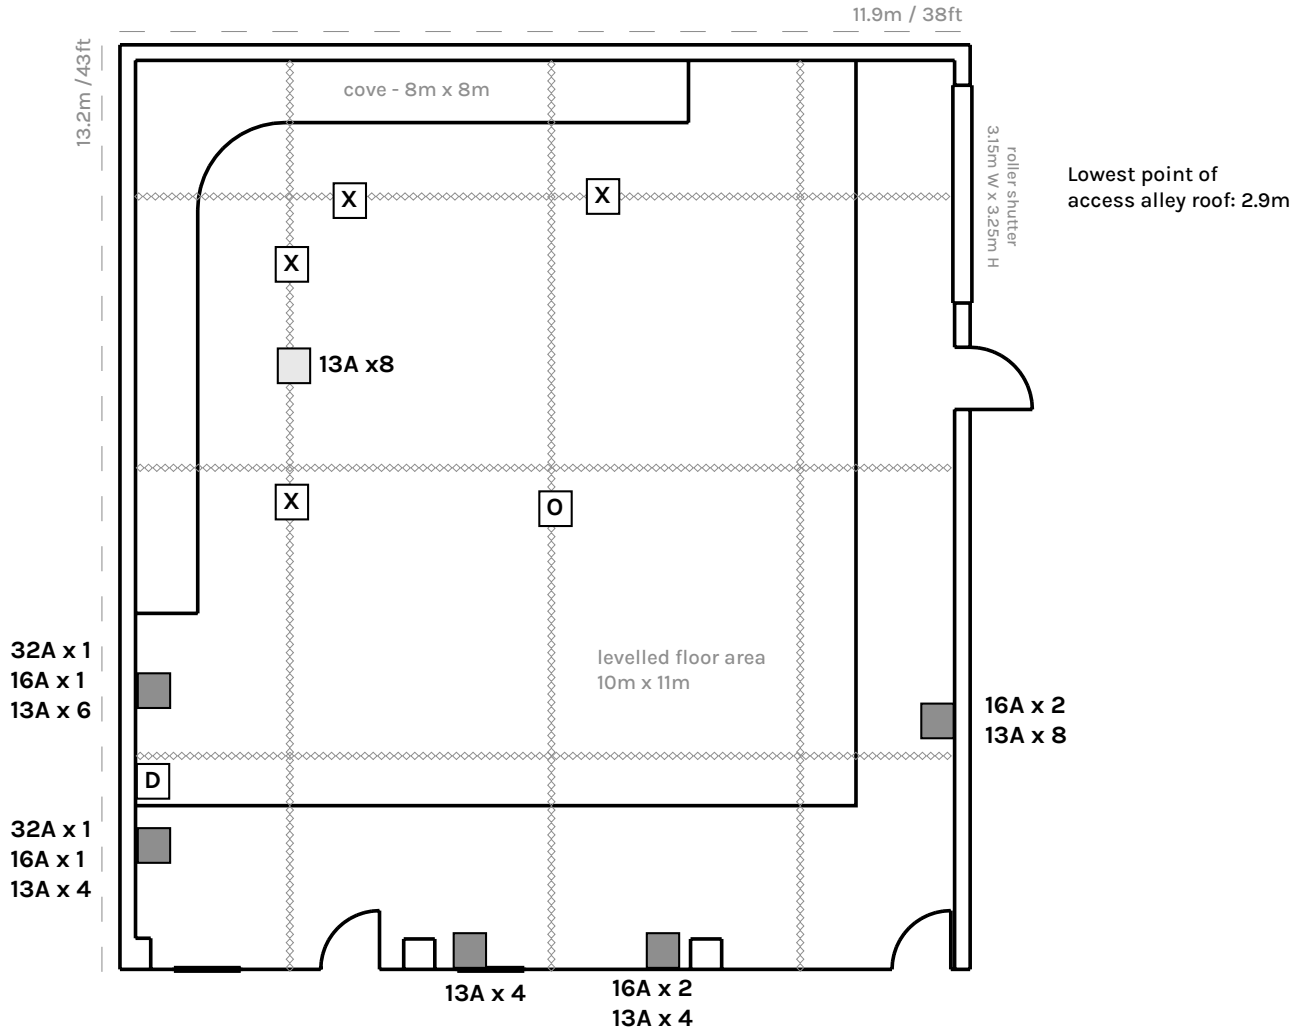

## (MAY 2021)

All measurements are approximate - please get in touch if you have specific questions regarding dimensions.

**Ceiling rig height:** 3.96m from floor

**Infinity cove height:** 3.5m

**Highest point of peaked roof:** 7m

### STUDIO SPACE

156m<sup>2</sup> / 1677 sq ft