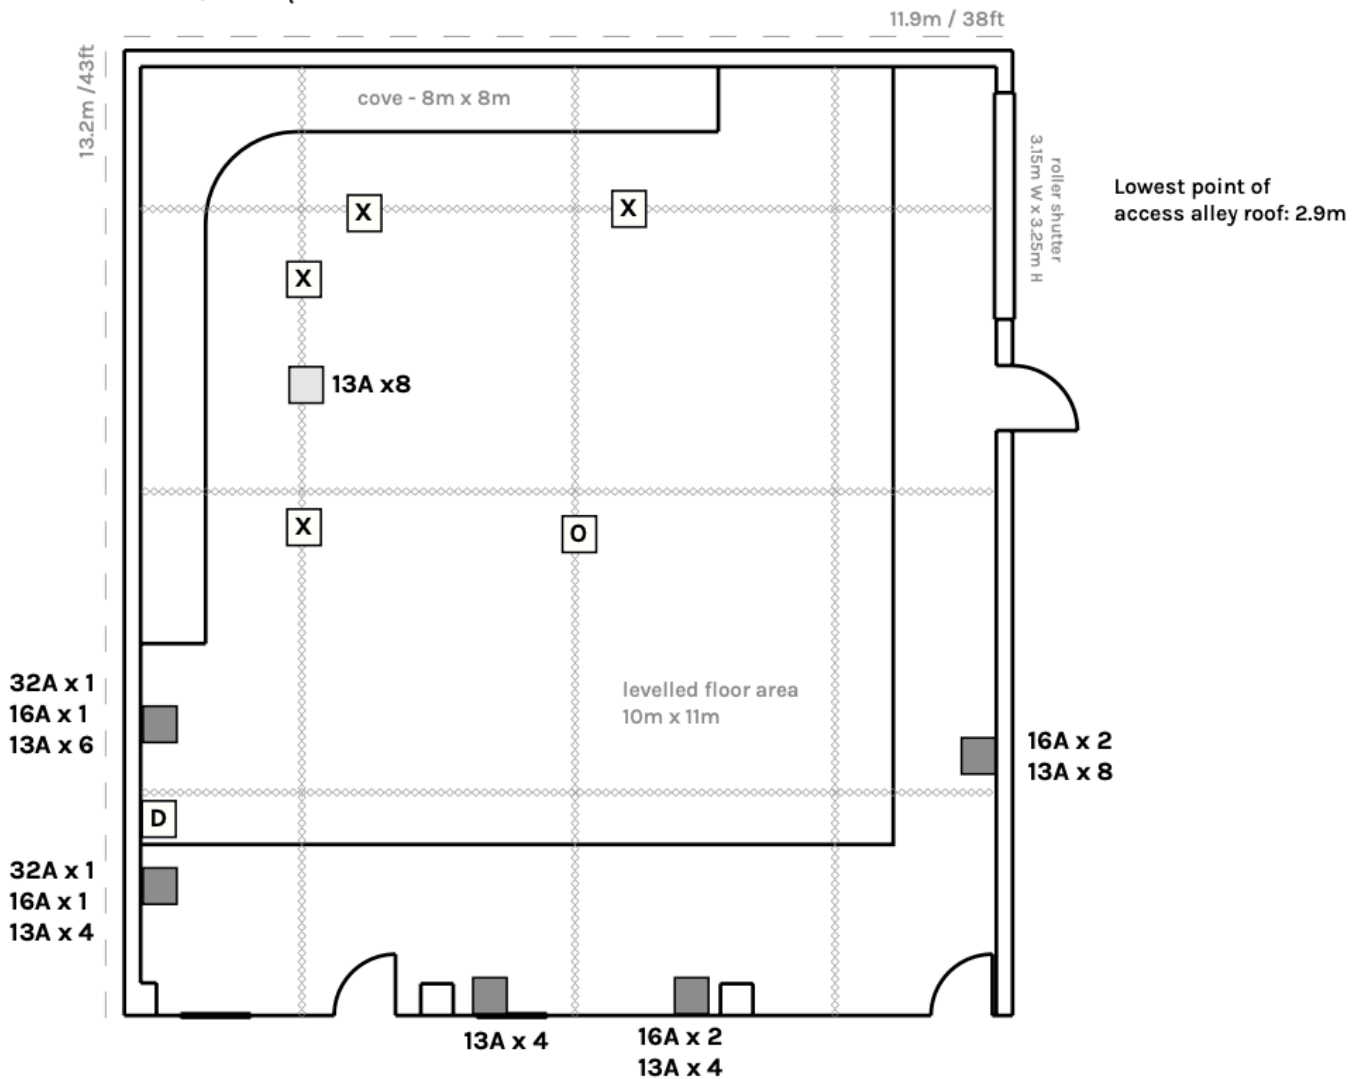

KLATCH STUDIO - TECH SPECS

STUDIO 1: INFINITY COVE

All measurements are approximate - please get in touch if you have specific questions regarding dimensions.

Ceiling rig height: 3.96m from floor

Infinity cove height: 3.5m

Highest point of peaked roof: 7m

STUDIO SPACE

156m² / 1677 sq ft

KEY

- ◇◇◇◇ Scaffolding ceiling rig
- Location of wall outlets
- Location of outlets mounted on rig
- ⓧ rig-mounted LED space light Chroma-Q Space Force onebytwo
- ⓪ rig-mounted LED space light Chroma-Q Space Force octo
- ⓓ DMX control panel for space lights

KLATCH STUDIO - FLOOR PLAN

(MAY 2021)

All measurements are approximate - please get in touch if you have specific questions regarding dimensions.